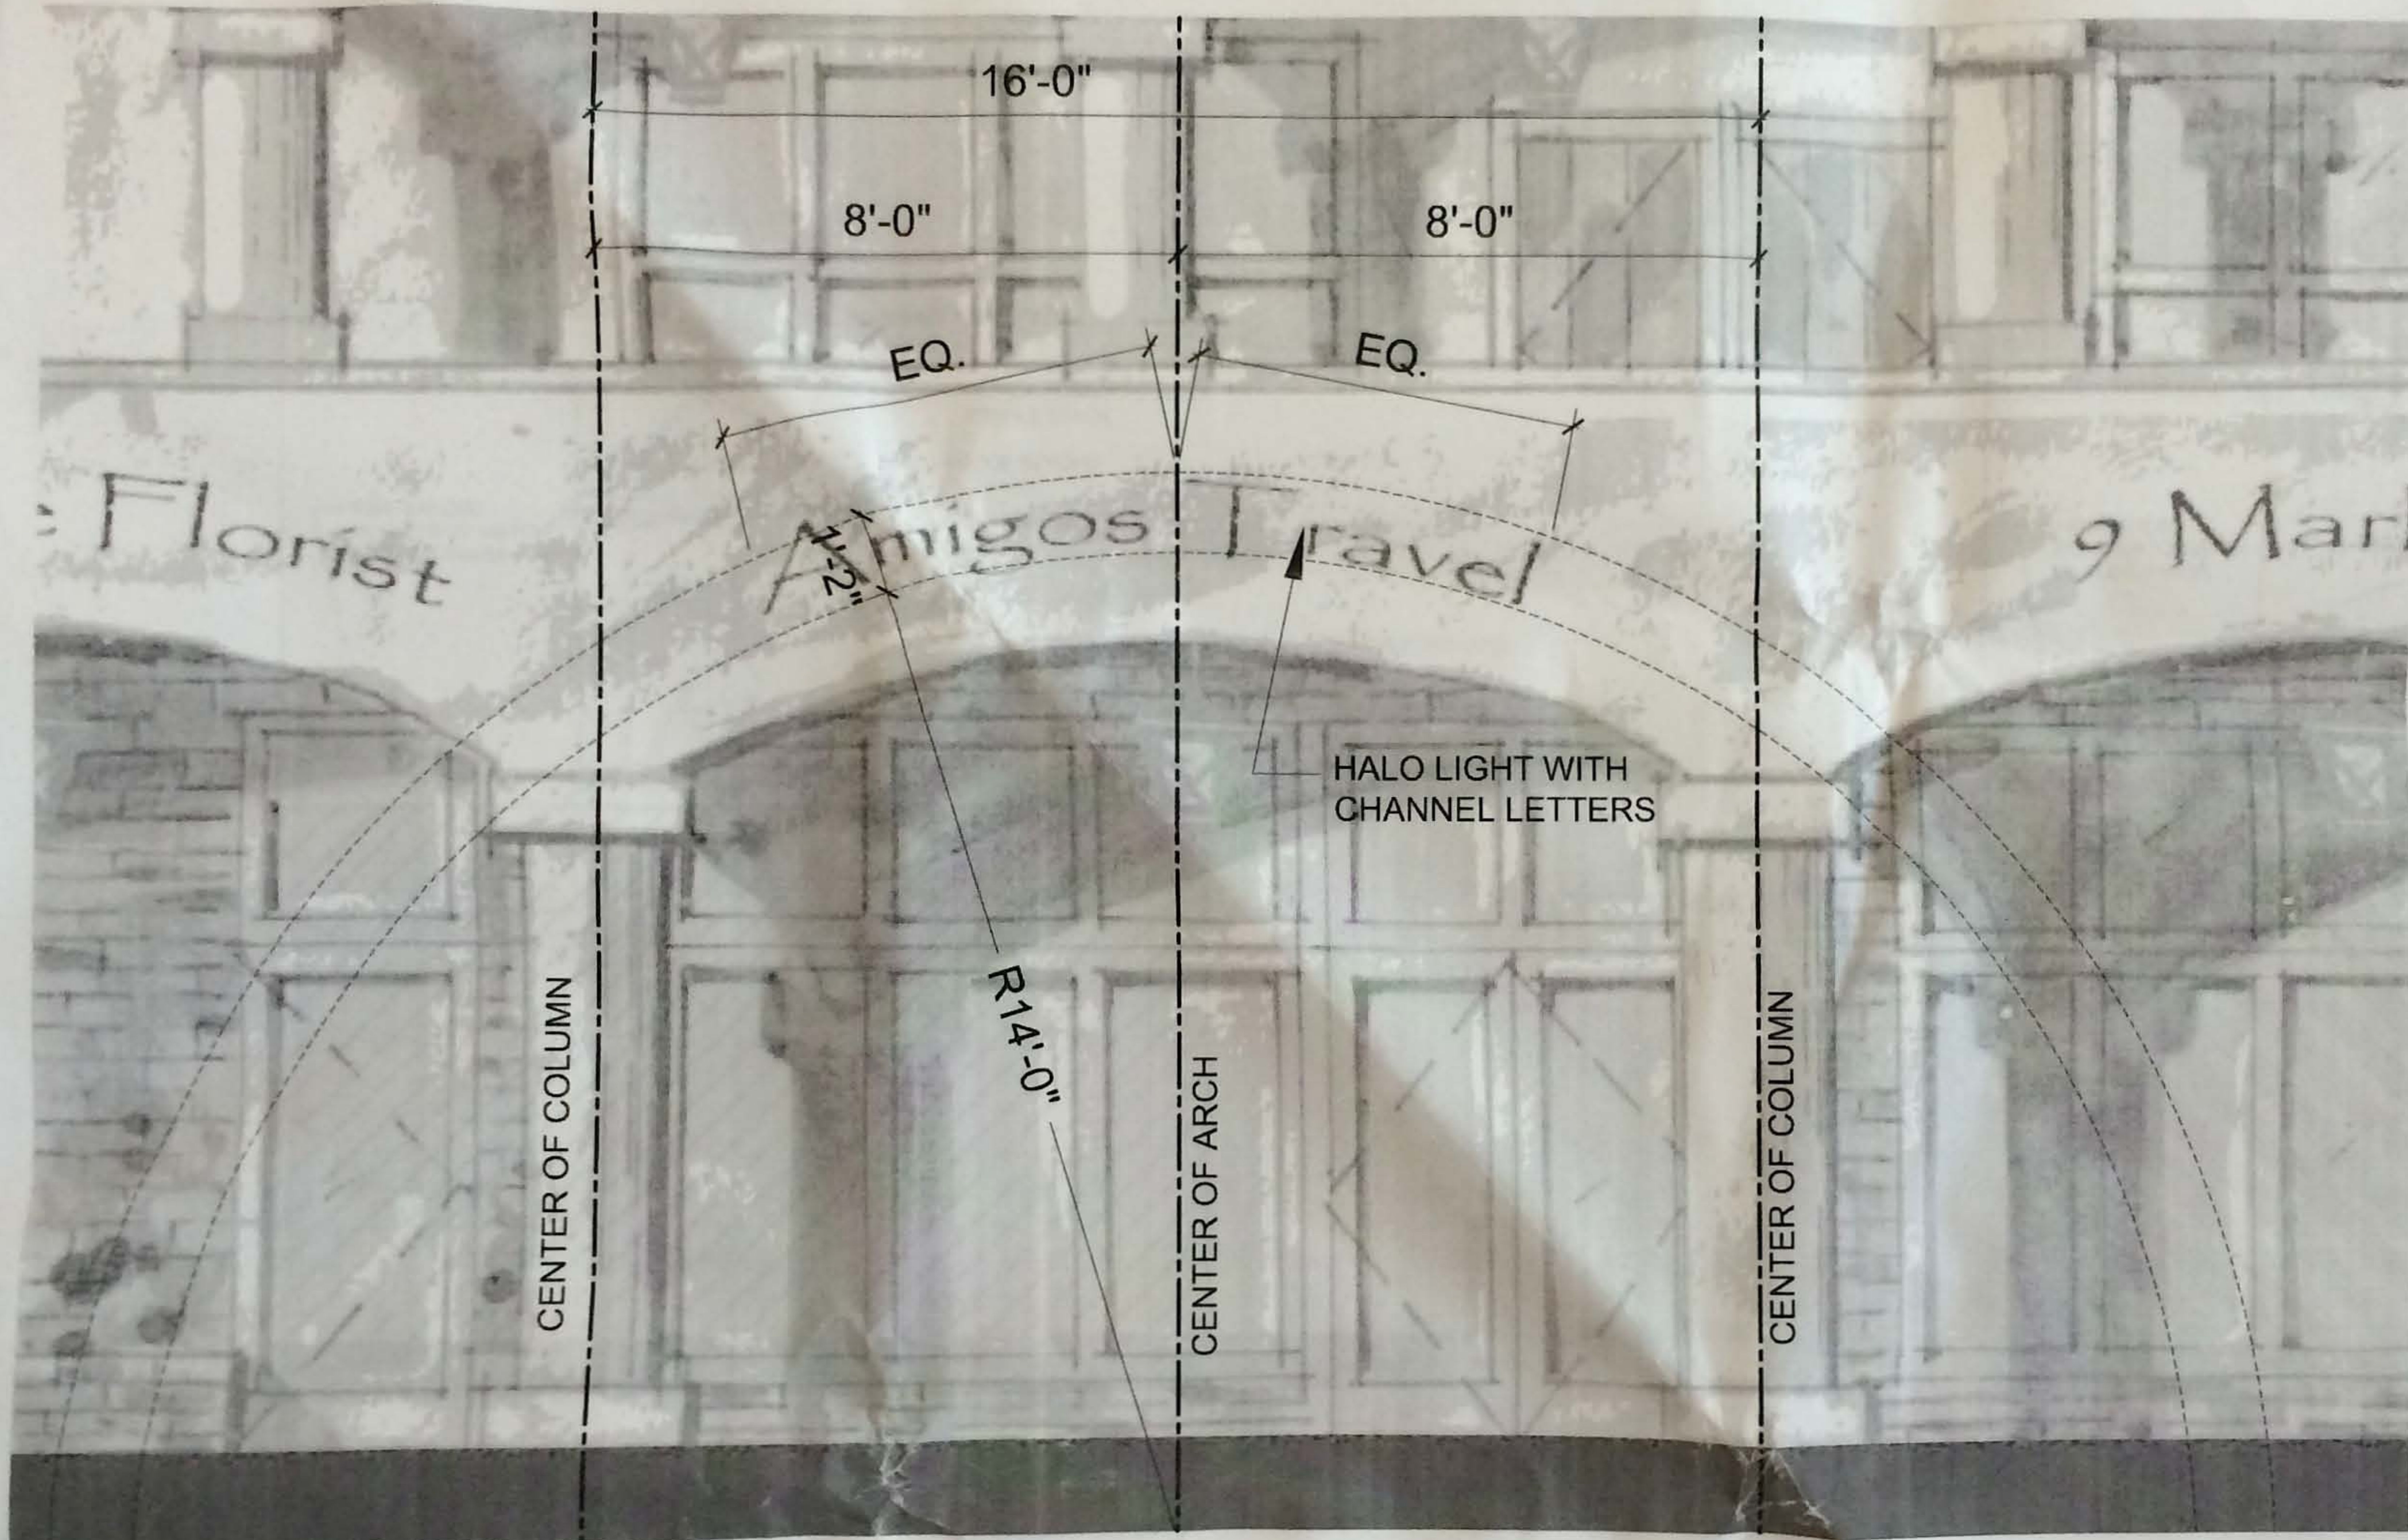

521, 525, 527 C Street
07.2014

NOTE: FONT
PAPYRUS

SIGNAGE LAYOUT

SCALE: 1/2"=1'-0"

SOUTH BALCONY ELEVATION SOUTH BALCONY ELEVATION